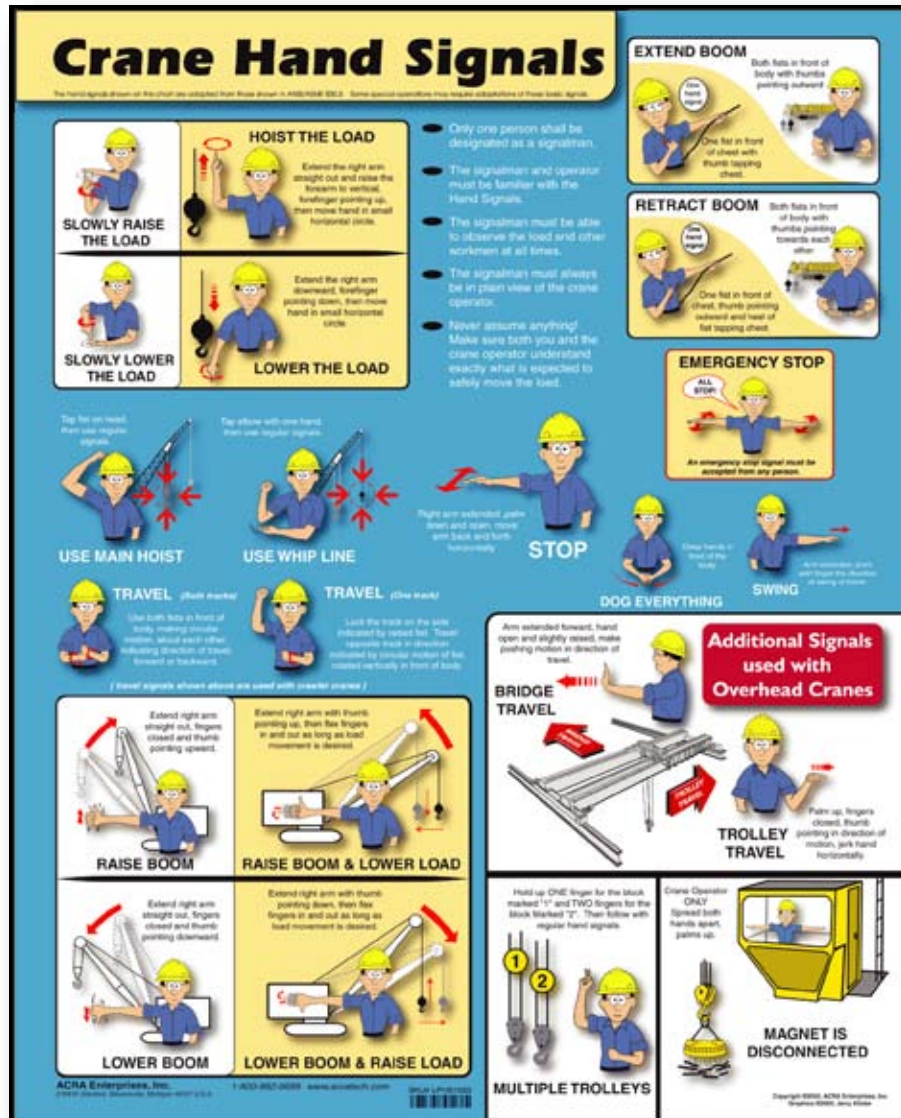

# Crane Hand Signal Poster

Full color poster, 16" x 20", printed on heavyweight stock (.012")

OSHA requires (29 CFR 1926.550(a)(4)) that the hand signals used by crane operators and signalman must be posted at the job site. These superbly illustrated posters illustrate those crane hand signals for both mobile cranes and overhead cranes, while fulfilling the OSHA requirements too. They are also great for hanging on the wall in the break areas, tool trailers, or your training rooms.